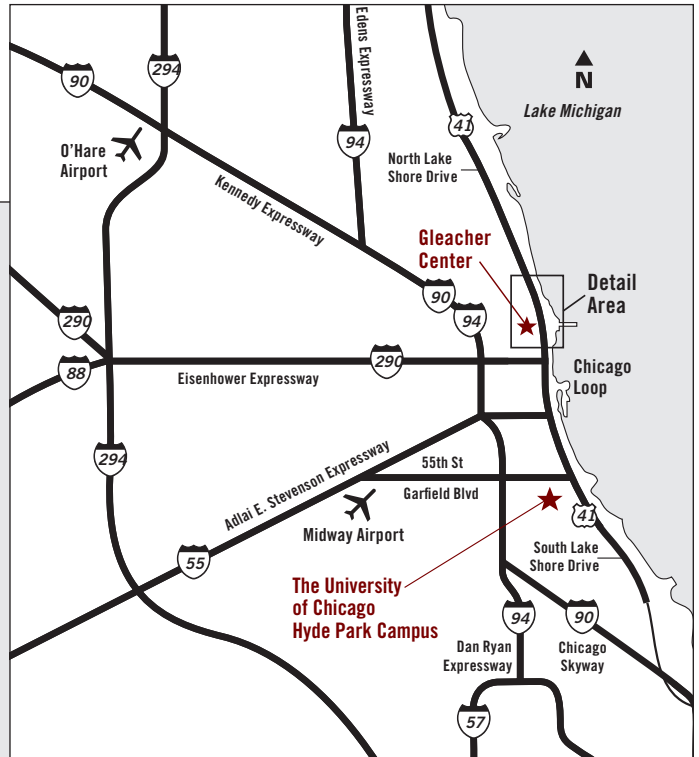

# Gleacher Center and Surrounding Area

450 North Cityfront Plaza Drive — Chicago, IL 60611

### From Interstate 90/94

**To entrance:** Heading either north or south on I-90/94, exit at Ohio Street. Follow Ohio east to Michigan Avenue. Turn right. At the second light, turn left on Illinois Street. At stop sign, turn right. Gleacher Center is on the right.

**To area parking:** Heading either north or south on I-90/94, exit at Ohio Street. Follow Ohio Street east across Michigan Avenue to St. Clair. Turn right. Follow St. Clair across Grand Avenue. See map on page 2 for access to parking.

### From Lake Shore Drive

**To entrance:** Heading either north or south on Lake Shore Drive, exit at Grand Avenue. Follow Grand west to Columbus Drive/Fairbanks Court; turn left. At second light, turn right on East North Water Street. Gleacher Center is straight ahead.