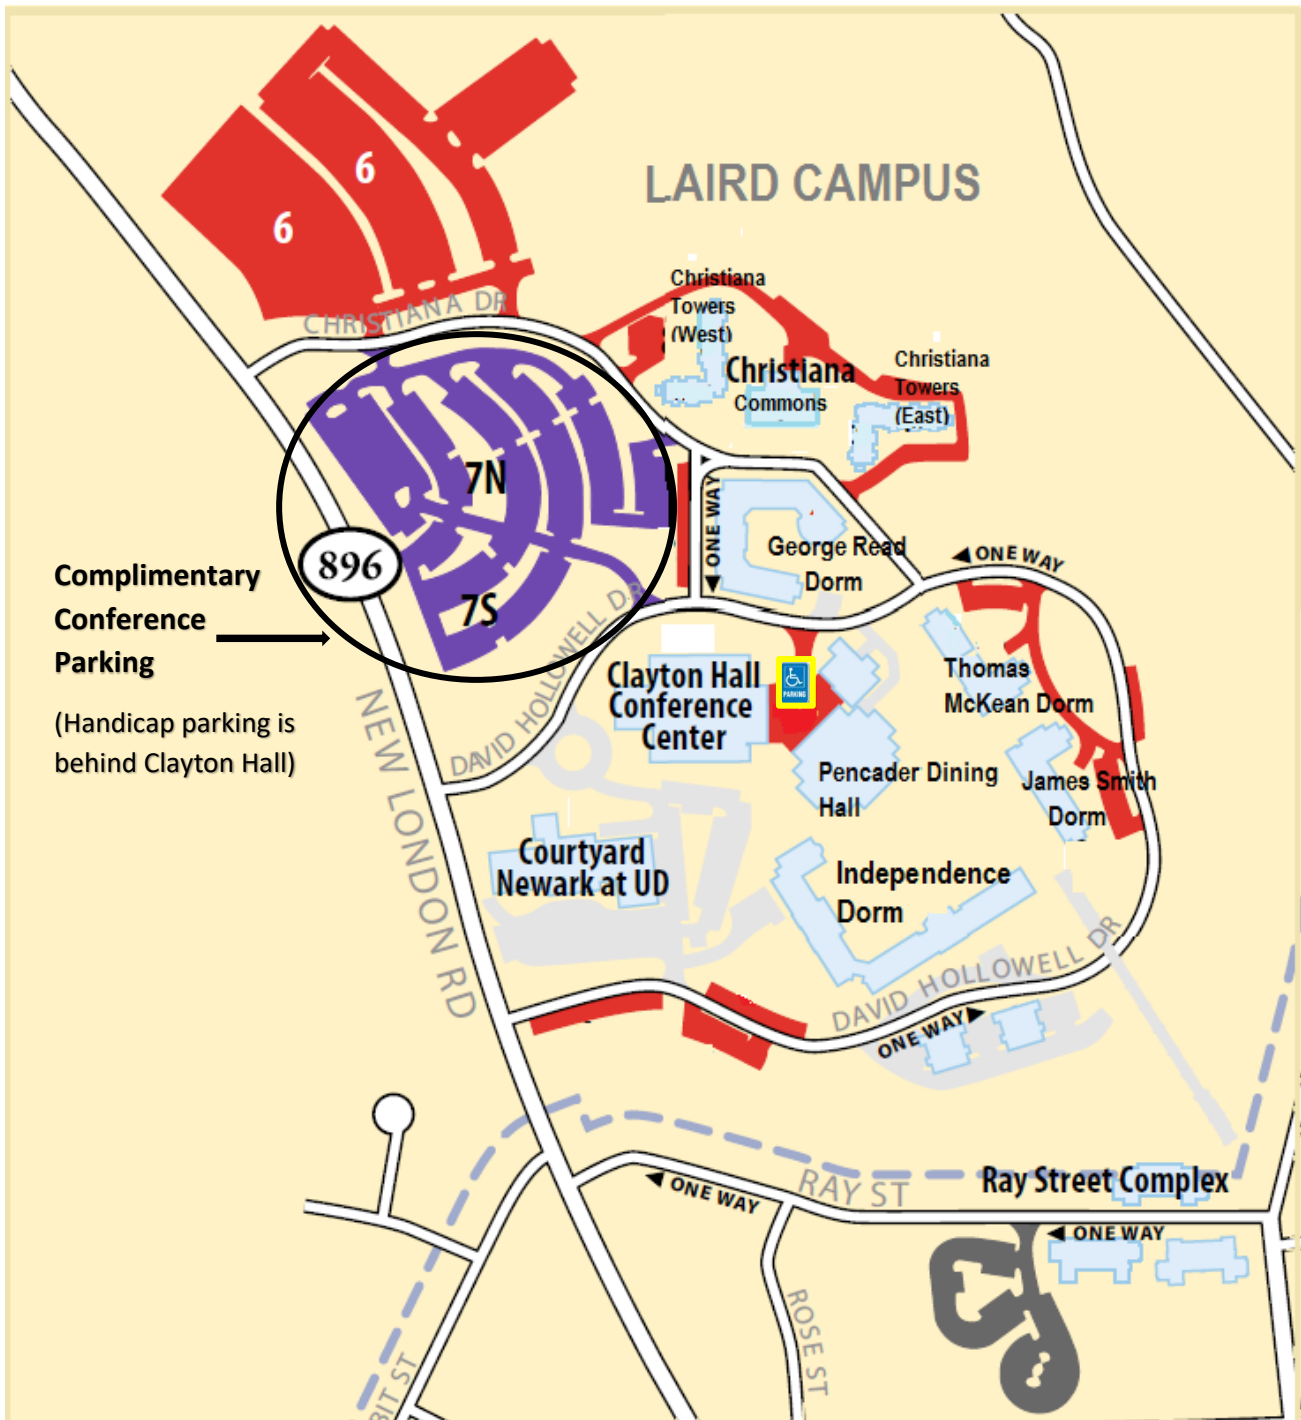

WHERE DO I PARK?

**Complimentary
Conference
Parking**

(Handicap parking is
behind Clayton Hall)

IMPORTANT: Parking Spaces that have a parking meter or a University Reserved sign are NEVER complimentary.