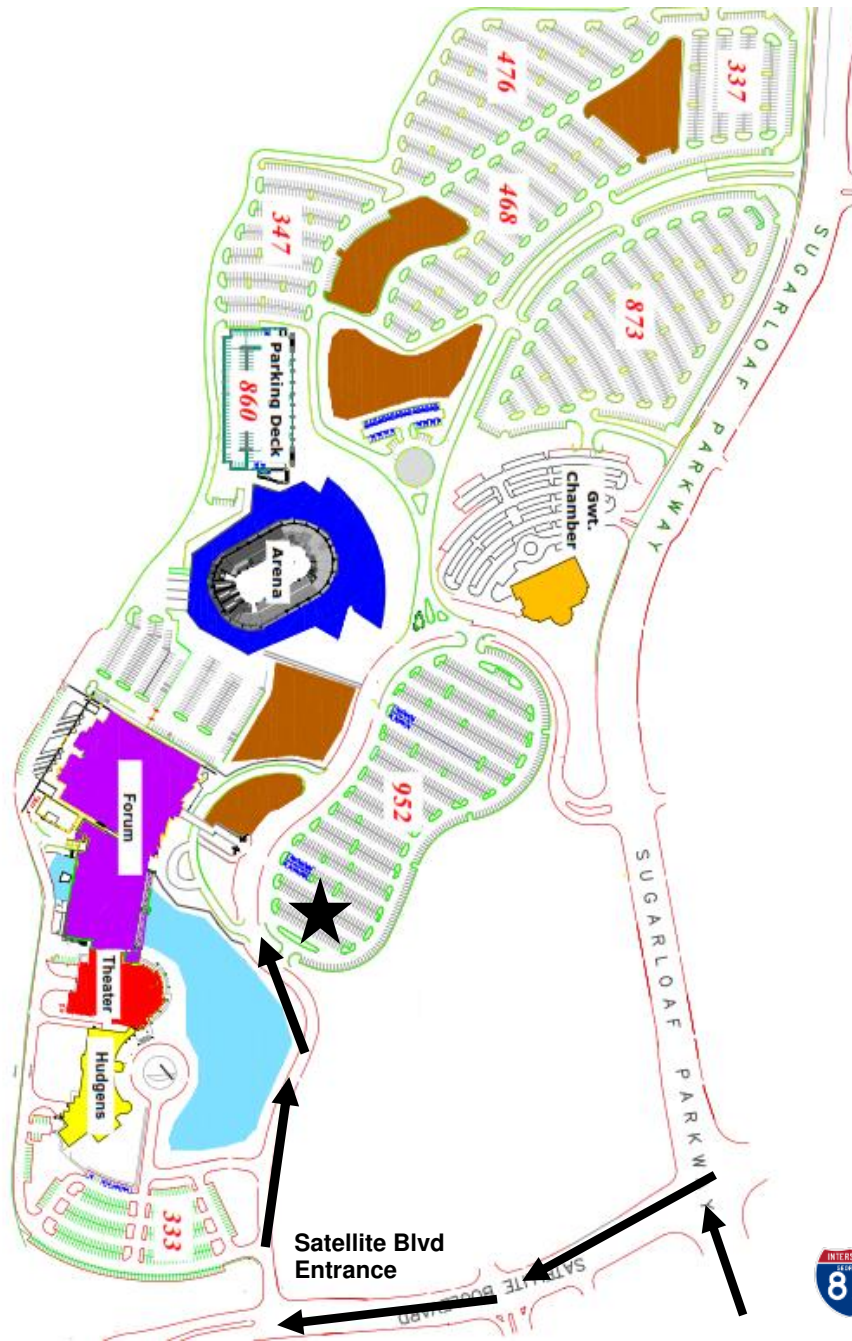

Infinite Energy CENTER

Infinite Energy Center Site Map Forum Parking Off Satellite Blvd

For convenient access to your parking area, please use the Satellite Blvd. entrance.

INFINITE ENERGY CENTER
ARENA • FORUM • THEATER

6400 Sugarloaf Parkway | Duluth, GA 30097 | (770) 813-7500 | InfiniteEnergyCenter.com